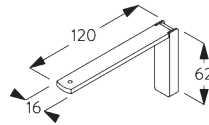

Square Smart Fix SG 11210 - SG 11215 and bracket SG 3603:

Screw SG 10492 (M4x8) needed.

Universal Smart Fix SG 11154 - SG 11156 and bracket SG 3603:

Screw SG 10277 (M4x12) needed.

SG 3603

Bracket

SG 10277

Pan head screw M4x12

SG 10492

Pan head screw M4x8

SG 11200

Smart Fix 60 mm

SG 11201

Smart Fix 80 mm

SG 11202

Smart Fix 100 mm