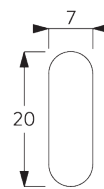

- 1-to-4 gear drive
- Stainless steel bead chain
- Enclosed headrail
- Integrated magnetic child safety end-set

SYSTEM SPECIFICATIONS

A. SYSTEM DIMENSIONS

3 m

60 cm

3.4 m

10 m²

4 kg

B. PROFILE

Profile information

SG 2301
Velcro profile

SG 2309
Shaft

SG 2004
Bottom bar 20x7 mm

SG 2135
Rod steel ø 3 mm

SG 2137
Rod fiberglass ø 4 mm

C. HOW TO MEASURE

Breakaway child safety chain drive SG 2307

A: System width
B: System height
C: Chain height

FITTING

A. FITTING INFORMATION

For detailed fitting information, visit the Silent Gliss website.

Fixing points

B. CEILING FITTING