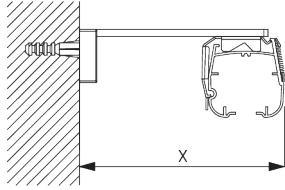

Bracket SG 2302

SG 2302
Bracket

Bracket SG 2346

SG 2346
Bracket

C. WALL FITTING

Smart Fix

Smart Fix SG 11200 - SG 11205 and bracket SG 2302:
Screw SG 10395 (M4x6) needed.

Square Smart Fix SG 11210 - SG 11215 and bracket SG 2302:
Screw SG 10395 (M4x6) needed.