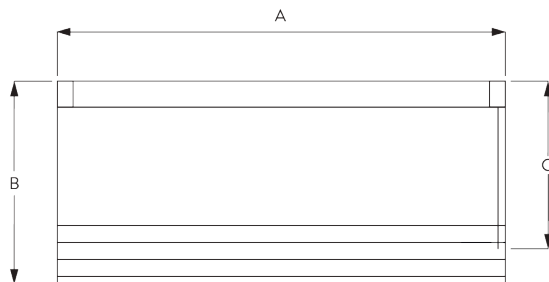

C. HOW TO MEASURE

Breakaway child safety chain drive SG 2307

A: System width
B: System height
C: Chain height