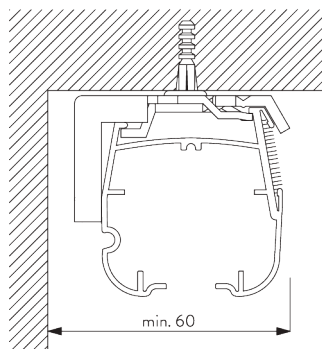

- 1-to-4 gear drive
- Stainless steel bead chain
- Enclosed headrail
- Integrated magnetic child safety end-set

SYSTEM SPECIFICATIONS

A. SYSTEM DIMENSIONS

3 m

60 cm

3.4 m

10 m²

4 kg

B. PROFILE

Profile information

SG 2301
Velcro profile

SG 2309
Shaft

SG 2004
Bottom bar 20x7 mm

SG 2135
Rod steel ø 3 mm

SG 2137
Rod fiberglass ø 4 mm

C. HOW TO MEASURE

Breakaway child safety chain drive SG 2307

A: System width
B: System height
C: Chain height

FITTING

A. FITTING INFORMATION

For detailed fitting information, visit the Silent Gliss website.

Fixing points

B. CEILING FITTING

Bracket SG 2302

SG 2302
Bracket

Bracket SG 2346

SG 2346
Bracket

C. WALL FITTING

Smart Fix

Smart Fix SG 11200 - SG 11205 and bracket SG 2302:
Screw SG 10395 (M4x6) needed.

Square Smart Fix SG 11210 - SG 11215 and bracket SG 2302:
Screw SG 10395 (M4x6) needed.