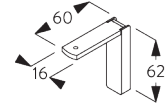

Bracket SG 2302

SG 2302
Bracket

Bracket SG 2346

SG 2346
Bracket

C. WALL FITTING

Smart Fix

Smart Fix SG 11200 - SG 11205 and bracket SG 2302:
Screw SG 10395 (M4x6) needed.

Square Smart Fix SG 11210 - SG 11215 and bracket SG 2302:
Screw SG 10395 (M4x6) needed.

Universal Smart Fix SG 11154 - SG 11156 and bracket SG 2302:
Screw SG 10492 (M4x8) needed.

Smart Fix	X mm
SG 11200 / SG 11210	71-79
SG 11201 / SG 11211	91-99
SG 11202 / SG 11212	111-119
SG 11203 / SG 11213	131-139
SG 11204 / SG 11214	161-169
SG 11205 / SG 11215	211-219
SG 11154	126-152
SG 11155	156-182
SG 11156	206-232

SG 2302
Bracket

SG 10395
Pan head screw M4x6

SG 10492
Pan head screw M4x8

SG 11200
Smart Fix 60 mm

SG 11201
Smart Fix 80 mm

SG 11202
Smart Fix 100 mm

SG 11203
Smart Fix 120 mm

SG 11204
Smart Fix 150 mm