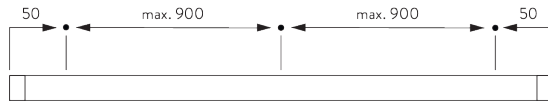

- 1-to-4 gear drive
- Stainless steel bead chain
- Enclosed headrail
- Integrated magnetic child safety end-set

SYSTEM SPECIFICATIONS

A. SYSTEM DIMENSIONS

3 m

60 cm

3.4 m

10 m²

4 kg

B. PROFILE

Profile information

SG 2301
Velcro profile

SG 2309
Shaft

SG 2004
Bottom bar 20x7 mm

SG 2135
Rod steel ø 3 mm

SG 2137
Rod fiberglass ø 4 mm

C. HOW TO MEASURE

Breakaway child safety chain drive SG 2307

A: System width
B: System height
C: Chain height

FITTING

A. FITTING INFORMATION

For detailed fitting information, visit the Silent Gliss website.

Fixing points

B. CEILING FITTING

Bracket SG 2302

SG 2302
Bracket

Bracket SG 2346

SG 2346
Bracket

C. WALL FITTING

Smart Fix

Smart Fix SG 11200 - SG 11205 and bracket SG 2302:
Screw SG 10395 (M4x6) needed.

Square Smart Fix SG 11210 - SG 11215 and bracket SG 2302:
Screw SG 10395 (M4x6) needed.