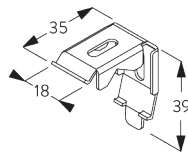

- 1-to-4 gear drive
- Stainless steel bead chain
- Enclosed headrail
- Integrated magnetic child safety end-set

SYSTEM SPECIFICATIONS

A. SYSTEM DIMENSIONS

3 m

60 cm

3.4 m

10 m²

4 kg

B. PROFILE

Profile information

SG 2301
Velcro profile

SG 2309
Shaft

SG 2004
Bottom bar 20x7 mm

SG 2135
Rod steel ø 3 mm

SG 2137
Rod fiberglass ø 4 mm

C. HOW TO MEASURE

Breakaway child safety chain drive SG 2307

A: System width
B: System height
C: Chain height

FITTING

A. FITTING INFORMATION

For detailed fitting information, visit the Silent Gliss website.

Fixing points

B. CEILING FITTING

Bracket SG 2302

SG 2302
Bracket

Bracket SG 2346

SG 2346
Bracket

C. WALL FITTING

Smart Fix

Smart Fix SG 11200 - SG 11205 and bracket SG 2302:
Screw SG 10395 (M4x6) needed.

Square Smart Fix SG 11210 - SG 11215 and bracket SG 2302:
Screw SG 10395 (M4x6) needed.