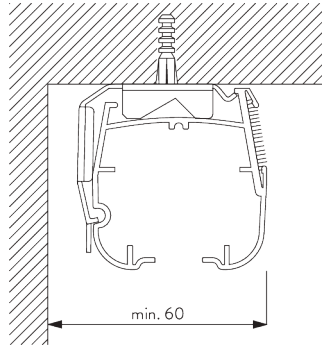

- 1-to-4 gear drive
- Stainless steel bead chain
- Enclosed headrail
- Integrated magnetic child safety end-set

SYSTEM SPECIFICATIONS

A. SYSTEM DIMENSIONS

3 m

60 cm

3.4 m

10 m²

4 kg

B. PROFILE

Profile information

SG 2301
Velcro profile

SG 2309
Shaft

SG 2004
Bottom bar 20x7 mm

SG 2135
Rod steel ø 3 mm

SG 2137
Rod fiberglass ø 4 mm

C. HOW TO MEASURE

Breakaway child safety chain drive SG 2307

A: System width
B: System height
C: Chain height

FITTING

A. FITTING INFORMATION

For detailed fitting information, visit the Silent Gliss website.

Fixing points

B. CEILING FITTING

Bracket SG 2302

SG 2302
Bracket

Bracket SG 2346

SG 2346
Bracket

C. WALL FITTING

Smart Fix

Smart Fix SG 11200 - SG 11205 and bracket SG 2302:
Screw SG 10395 (M4x6) needed.

Square Smart Fix SG 11210 - SG 11215 and bracket SG 2302:
Screw SG 10395 (M4x6) needed.