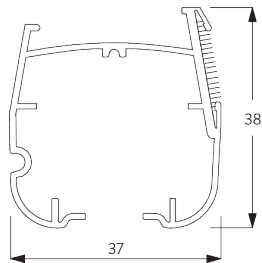

- 1-to-4 gear drive
- Stainless steel bead chain
- Enclosed headrail
- Integrated magnetic child safety end-set

SYSTEM SPECIFICATIONS

A. SYSTEM DIMENSIONS

3 m

60 cm

3.4 m

10 m²

4 kg

B. PROFILE

Profile information

SG 2301
Velcro profile

SG 2309
Shaft

SG 2004
Bottom bar 20x7 mm

SG 2135
Rod steel ø 3 mm

SG 2137
Rod fiberglass ø 4 mm

C. HOW TO MEASURE