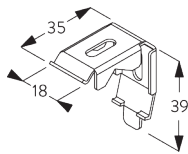

B. PROFILE

Profile information

SG 2301
Velcro profile

SG 2309
Shaft

SG 2004
Bottom bar 20x7 mm

SG 2135
Rod steel ø 3 mm

SG 2137
Rod fiberglass ø 4 mm

C. HOW TO MEASURE

Bracket SG 2302

SG 2302
Bracket

Bracket SG 2346

SG 2346
Bracket

C. WALL FITTING

Smart Fix

Smart Fix SG 11200 - SG 11205 and bracket SG 2302:
Screw SG 10395 (M4x6) needed.

Square Smart Fix SG 11210 - SG 11215 and bracket SG 2302:
Screw SG 10395 (M4x6) needed.

Universal Smart Fix SG 11154 - SG 11156 and bracket SG 2302:
Screw SG 10492 (M4x8) needed.

Smart Fix	X mm
SG 11200 / SG 11210	71-79
SG 11201 / SG 11211	91-99
SG 11202 / SG 11212	111-119
SG 11203 / SG 11213	131-139
SG 11204 / SG 11214	161-169
SG 11205 / SG 11215	211-219
SG 11154	126-152
SG 11155	156-182
SG 11156	206-232