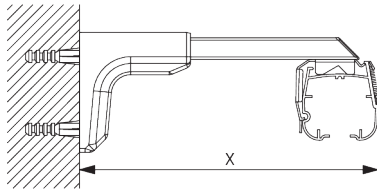

- 1-to-4 gear drive
- Stainless steel bead chain
- Enclosed headrail
- Integrated magnetic child safety end-set

SYSTEM SPECIFICATIONS

A. SYSTEM DIMENSIONS

3 m

60 cm

3.4 m

10 m²

4 kg

B. PROFILE

Profile information

SG 2301
Velcro profile

SG 2309
Shaft

SG 2004
Bottom bar 20x7 mm

SG 2135
Rod steel ø 3 mm

SG 2137
Rod fiberglass ø 4 mm

C. HOW TO MEASURE

Bracket SG 2302

SG 2302
Bracket

Bracket SG 2346

SG 2346
Bracket

C. WALL FITTING

Smart Fix

Smart Fix SG 11200 - SG 11205 and bracket SG 2302:
Screw SG 10395 (M4x6) needed.

Square Smart Fix SG 11210 - SG 11215 and bracket SG 2302:
Screw SG 10395 (M4x6) needed.

Universal Smart Fix SG 11154 - SG 11156 and bracket SG 2302:
Screw SG 10492 (M4x8) needed.

Smart Fix	X mm
SG 11200 / SG 11210	71-79
SG 11201 / SG 11211	91-99
SG 11202 / SG 11212	111-119
SG 11203 / SG 11213	131-139
SG 11204 / SG 11214	161-169
SG 11205 / SG 11215	211-219
SG 11154	126-152
SG 11155	156-182
SG 11156	206-232