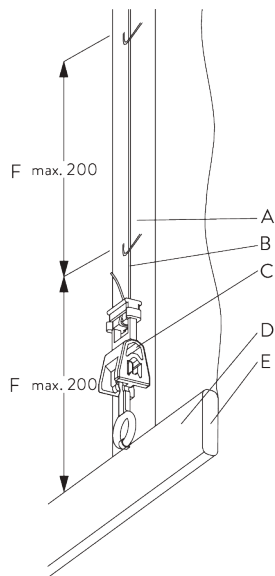

SG 11154
Universal Smart Fix 120 mm

SG 11155
Universal Smart Fix 150 mm

SG 11156
Universal Smart Fix 200 mm

SYSTEM OPTIONS

A. FABRIC MAKE-UP

Type A (standard)

- A: Loop tape SG 3074
- B: Cord SG 2216
- C: Child safety hook set SG 3164
- D: Hollow hem
- E: Bottom bar SG 2004
- F: Child safety: max. distance 200 mm

Type B (rod)

- A: Hollow hem
- B: Child safety eyelet hard fold SG 3069
- C: Rod SG 2135
- D: Cord SG 2216
- E: Child safety hook set SG 3164

Type C (rod)

- A: Child safety eyelet set SG 3161
- B: Rod SG 2135 / SG 2137
- C: Cord SG 2216
- D: Child safety hook set SG 3164
- E: Option: rod SG 2135 / SG 2137 can be installed to room side

PARTS

A. STANDARD PARTS

	SG 2004 Bottom bar 20x7 mm
	SG 2301 Velcro profile
	SG 2307 Child safety chain drive set 4:1
	SG 2308 Cord drum with lift cord
	SG 2309 Shaft
	SG 2311 Bead chain metal ø 4.5 mm
	SG 2539 Tape
	SG 3164 Child safety hook set