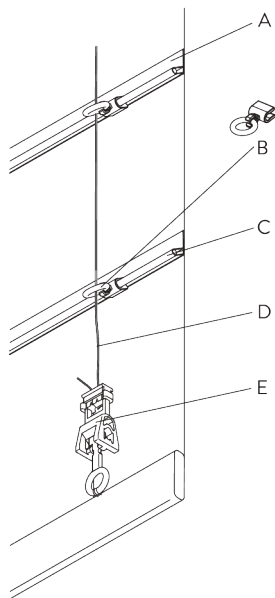

SG 11154
Universal Smart Fix 120 mm

SG 11155
Universal Smart Fix 150 mm

SG 11156
Universal Smart Fix 200 mm

SYSTEM OPTIONS

A. FABRIC MAKE-UP

Type A (standard)

- A: Loop tape SG 3074
- B: Cord SG 2216
- C: Child safety hook set SG 3164
- D: Hollow hem
- E: Bottom bar SG 2004
- F: Child safety: max. distance 200 mm

Type B (rod)

- A: Hollow hem
- B: Child safety eyelet hard fold SG 3069
- C: Rod SG 2135
- D: Cord SG 2216
- E: Child safety hook set SG 3164

Type C (rod)

- A: Child safety eyelet set SG 3161
- B: Rod SG 2135 / SG 2137
- C: Cord SG 2216
- D: Child safety hook set SG 3164
- E: Option: rod SG 2135 / SG 2137 can be installed to room side

PARTS

A. STANDARD PARTS

	SG 2004 Bottom bar 20x7 mm
	SG 2301 Velcro profile
	SG 2307 Child safety chain drive set 4:1
	SG 2308 Cord drum with lift cord
	SG 2309 Shaft
	SG 2311 Bead chain metal ø 4.5 mm
	SG 2539 Tape
	SG 3164 Child safety hook set