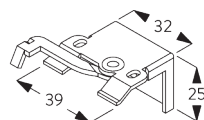

- 1-to-4 gear drive
- Stainless steel bead chain
- Enclosed headrail
- Integrated magnetic child safety end-set

SYSTEM SPECIFICATIONS

A. SYSTEM DIMENSIONS

3 m

60 cm

3.4 m

10 m²

4 kg

B. PROFILE

Profile information

SG 2301
Velcro profile

SG 2309
Shaft

SG 2004
Bottom bar 20x7 mm

SG 2135
Rod steel ø 3 mm

SG 2137
Rod fiberglass ø 4 mm

C. HOW TO MEASURE

Breakaway child safety chain drive SG 2307

A: System width
B: System height
C: Chain height

FITTING

A. FITTING INFORMATION

For detailed fitting information, visit the Silent Gliss website.

Fixing points

B. CEILING FITTING

Bracket SG 2302

SG 2302
Bracket

Bracket SG 2346

SG 2346
Bracket

C. WALL FITTING

Smart Fix

Smart Fix SG 11200 - SG 11205 and bracket SG 2302:
Screw SG 10395 (M4x6) needed.

Square Smart Fix SG 11210 - SG 11215 and bracket SG 2302:
Screw SG 10395 (M4x6) needed.