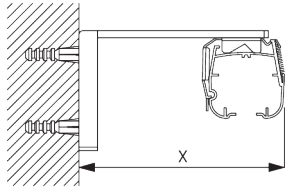

Bracket SG 2302

SG 2302
Bracket

Bracket SG 2346

SG 2346
Bracket

C. WALL FITTING

Smart Fix

Smart Fix SG 11200 - SG 11205 and bracket SG 2302:
Screw SG 10395 (M4x6) needed.

Square Smart Fix SG 11210 - SG 11215 and bracket SG 2302:
Screw SG 10395 (M4x6) needed.

Universal Smart Fix SG 11154 - SG 11156 and bracket SG 2302:
Screw SG 10492 (M4x8) needed.

Smart Fix	X mm
SG 11200 / SG 11210	71-79
SG 11201 / SG 11211	91-99
SG 11202 / SG 11212	111-119
SG 11203 / SG 11213	131-139
SG 11204 / SG 11214	161-169
SG 11205 / SG 11215	211-219
SG 11154	126-152
SG 11155	156-182
SG 11156	206-232