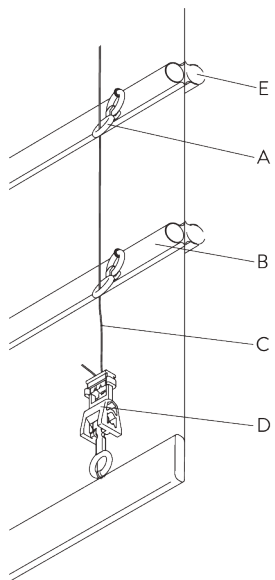

SG 11154
Universal Smart Fix 120 mm

SG 11155
Universal Smart Fix 150 mm

SG 11156
Universal Smart Fix 200 mm

SYSTEM OPTIONS

A. FABRIC MAKE-UP

Type A (standard)

- A: Loop tape SG 3074
- B: Cord SG 2216
- C: Child safety hook set SG 3164
- D: Hollow hem
- E: Bottom bar SG 2004
- F: Child safety: max. distance 200 mm

Type B (rod)

- A: Hollow hem
- B: Child safety eyelet hard fold SG 3069
- C: Rod SG 2135
- D: Cord SG 2216
- E: Child safety hook set SG 3164

Type C (rod)

- A: Child safety eyelet set SG 3161
- B: Rod SG 2135 / SG 2137
- C: Cord SG 2216
- D: Child safety hook set SG 3164
- E: Option: rod SG 2135 / SG 2137 can be installed to room side

PARTS

A. STANDARD PARTS

	SG 2004 Bottom bar 20x7 mm
	SG 2301 Velcro profile
	SG 2307 Child safety chain drive set 4:1
	SG 2308 Cord drum with lift cord
	SG 2309 Shaft
	SG 2311 Bead chain metal ø 4.5 mm
	SG 2539 Tape
	SG 3164 Child safety hook set