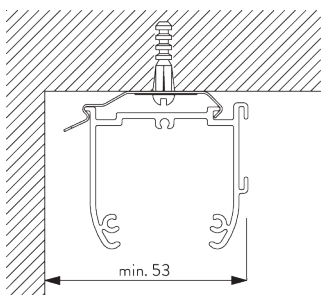

FITTING

A. FITTING INFORMATION

Fixing points

For detailed fitting information, visit the Silent Gliss website.

B. CEILING FITTING

Bracket SG 2616

SG 2616
Bracket

C. WALL FITTING

Smart Fix

Smart Fix SG 11200 - SG 11205 and bracket SG 2616:
Screw SG 10395 (M4x6) needed.

Square Smart Fix SG 11210 - SG 11215 and bracket SG 2616:
Screw SG 10395 (M4x6) needed.

Universal Smart Fix SG 11154 - SG 11156 and bracket SG 2616:
Screw SG 10492 (M4x8) needed.