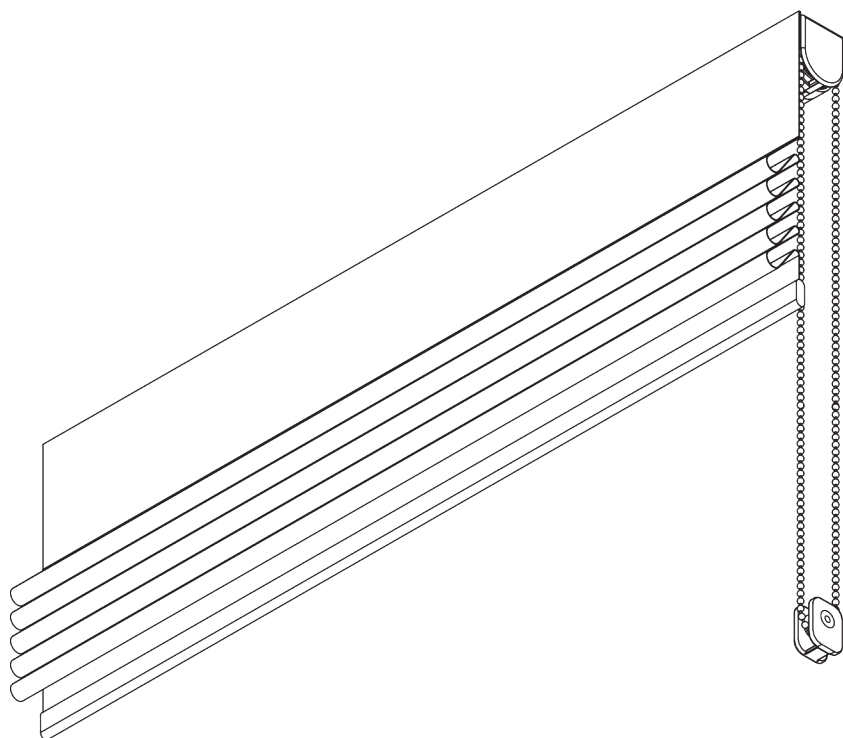

SG 2320

PRODUCT INFORMATION

- **Operation:** chain
- **Range:** S - M
- **Fitting:** ceiling, wall
- **Colours:** white RAL 9016
- **Fabrics:** refer to Silent Gliss fabric collection

Features:

- 1-to-1 gear drive
- Stainless steel bead chain
- Enclosed headrail

SYSTEM SPECIFICATIONS

A. SYSTEM DIMENSIONS

3 m

60 cm

3 m

9 m²

2.5 kg

B. PROFILE

Profile information

SG 2321
Profile

SG 8214
Profile ø 18 mm

SG 2004
Bottom bar 20x7 mm

SG 2135
Rod steel ø 3 mm

SG 2137
Rod fiberglass ø 4 mm

C. HOW TO MEASURE

- A: System width
- B: System height
- C: Chain height
- D: Safety retainer SG 10731 min. 150 cm above floor

D. SPECIFICATION

TEXT

EN

Silent Gliss SG 2320 Chain Operated Roman Blind Headrail System. Comprises headrail SG 2321 made to measure and powder coated in white. Profile SG 8214 with cord holder SG 2323 and detachable cord lock SG 2322 for easy dismantling when washing the fabric. Cord SG 2216 and metal bead chain SG 4845. Top fix using clip bracket SG 2616. Wall fix with SG Smart Fix and SG 2616/SG 2643 at max. 90cm between fixing points. Fabric to be attached to headrail profile using loop tape. Fabric make up according to type A-D in the system description. For hardfold, the curtain should be delivered with rods SG2144 / SG 2135 / SG 2135. Child Safety components included, compliant to Child Safety Legislation EN 13120. Fabric to be chosen from the Silent Gliss fabric range, Price Groups 1-4.