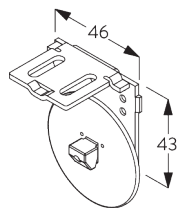

Features:

- Stainless steel bead chain
- Identical (left / right) metal click-in brackets
- Installation profile

SYSTEM SPECIFICATIONS

A. SYSTEM DIMENSIONS

1.8 m

50 cm

2.8 m

5 m²

FITTING

A. FITTING INFORMATION

Fixing points

For detailed fitting information, visit the [Silent Gliss website](#).

B. CEILING FITTING

Installation profile SG 10534, brackets SG 1198 and clamps SG 3033 or SG 3044

Installation profile SG 10534, brackets SG 1198 and click bracket SG 10539

SG 3033
Clamp

SG 3044
Clamp

SG 10534
Installation profile

SG 10539
Bracket

SG 10574
Bracket cover

SG 10873
Bracket

SG 1198
Bracket

C. WALL FITTING

Brackets SG 10873

Installation profile SG 10534, brackets SG 11198 and clamps SG 3033 or SG 3044

Installation profile SG 10534, brackets SG 11198 and click bracket SG 10539

SG 3033
Clamp

SG 3044
Clamp