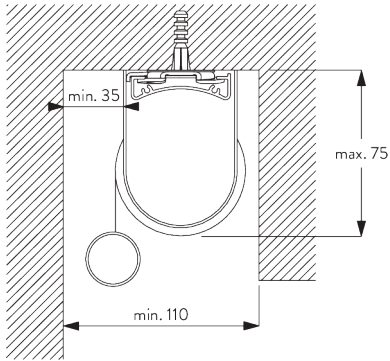

Features:

- Stainless steel bead chain
- Identical (left / right) metal click-in brackets
- Installation profile

SYSTEM SPECIFICATIONS

A. SYSTEM DIMENSIONS

1.8 m

50 cm

2.8 m

5 m²

C. WALL FITTING

Brackets SG 10873

Installation profile SG 10534, brackets SG 11198 and clamps SG 3033 or SG 3044

Installation profile SG 10534, brackets SG 11198 and click bracket SG 10539

SG 3033
Clamp

SG 3044
Clamp

SG 10539
Bracket

SG 10534
Installation profile

SG 10574
Bracket cover

SG 10873
Bracket

SG 11198
Bracket

D. RECESS FITTING

Brackets SG 10873

Installation profile SG 10534, brackets SG 11198 and clamps SG 3033 or SG 3044

Installation profile SG 10534, brackets SG 11198 and click bracket SG 10539

SG 3033
Clamp

SG 3044
Clamp

SG 10534
Installation profile

SG 10539
Bracket

SG 10574
Bracket cover

SG 10873
Bracket

SG 11198
Bracket