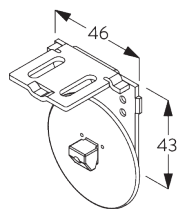

Features:

- Stainless steel bead chain
- Identical (left / right) metal click-in brackets
- Installation profile

SYSTEM SPECIFICATIONS

A. SYSTEM DIMENSIONS

1.8 m

50 cm

2.8 m

5 m²

C. WALL FITTING

Brackets SG 10873

Installation profile SG 10534, brackets SG 11198 and clamps SG 3033 or SG 3044

Installation profile SG 10534, brackets SG 11198 and click bracket SG 10539

SG 3033
Clamp

SG 3044
Clamp

SG 10539
Bracket

SG 10534
Installation profile

SG 10574
Bracket cover

SG 10873
Bracket

SG 11198
Bracket

D. RECESS FITTING

Brackets SG 10873

Installation profile SG 10534, brackets SG 11198 and clamps SG 3033 or SG 3044

Installation profile SG 10534, brackets SG 11198 and click bracket SG 10539

SG 3033
Clamp

SG 3044
Clamp

SG 10534
Installation profile

SG 10539
Bracket

SG 10574
Bracket cover

SG 10873
Bracket

SG 11198
Bracket