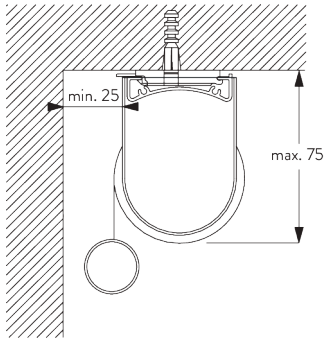

Features:

- Stainless steel bead chain
- Identical (left / right) metal click-in brackets
- Installation profile

SYSTEM SPECIFICATIONS

A. SYSTEM DIMENSIONS

1.8 m

50 cm

2.8 m

5 m²

FITTING

A. FITTING INFORMATION

Fixing points

For detailed fitting information, visit the [Silent Gliss website](#).

B. CEILING FITTING

Installation profile SG 10534, brackets SG 1198 and clamps SG 3033 or SG 3044

Installation profile SG 10534, brackets SG 1198 and click bracket SG 10539

SG 3033
Clamp

SG 3044
Clamp

SG 10534
Installation profile

SG 10539
Bracket

SG 10574
Bracket cover

SG 10873
Bracket

SG 1198
Bracket

C. WALL FITTING

Brackets SG 10873

Installation profile SG 10534, brackets SG 11198 and clamps SG 3033 or SG 3044

Installation profile SG 10534, brackets SG 11198 and click bracket SG 10539

SG 3033
Clamp

SG 3044
Clamp