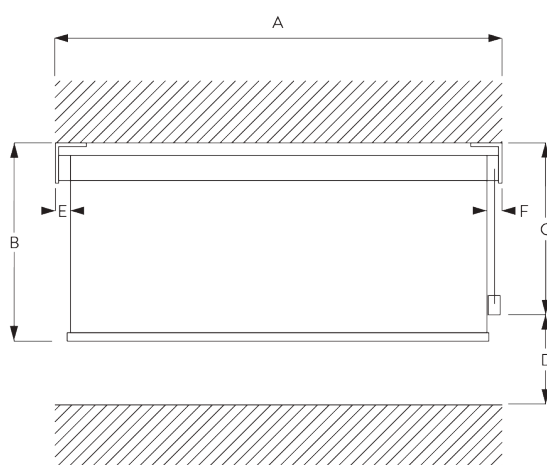

Features:

- Stainless steel bead chain
- Identical (left / right) metal click-in brackets
- Installation profile

SYSTEM SPECIFICATIONS

A. SYSTEM DIMENSIONS

1.8 m

50 cm

2.8 m

5 m²

2.5 kg

Recommended width /
height ratio
max. 1:3

B. PROFILE

Profile information

SG 4227
Tube ø 32 mm

SG 10872
Bottom bar

SG 10534
Installation profile

C. HOW TO MEASURE

- A: System width
- B: System height
- C: Chain height
- D: Safety Retainer SG 10731 min. 150 cm above floor
- E: Light gap: 17 mm
- F: Light gap operation side: 17 mm

D. SPECIFICATION

TEXT

EN

Silent Gliss SG 4907 Chain Operated Roller Blind System. Roller blind system for blind applications up to 1.8 m wide. Supplied made to measure and complete comprising anodised aluminium barrel SG 4227. Fixed to wall / ceiling/inside recess with brackets SG 10873. Assembled with powder coated aluminium bottom weight bar SG 10872 in white / grey. Compliant to Child Safety legislation EN 13120. Fabric to be chosen from the Silent Gliss fabric range Basic Screen.