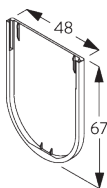

C. WALL FITTING

Brackets SG 10873

Installation profile SG 10534, brackets SG 11198 and clamps SG 3033 or SG 3044

Installation profile SG 10534, brackets SG 11198 and click bracket SG 10539

SG 3033
Clamp

SG 3044
Clamp

SG 10539
Bracket

SG 10534
Installation profile

SG 10574
Bracket cover

SG 10873
Bracket

SG 11198
Bracket

D. RECESS FITTING

Brackets SG 10873

Installation profile SG 10534, brackets SG 11198 and clamps SG 3033 or SG 3044

Installation profile SG 10534, brackets SG 11198 and click bracket SG 10539

SG 3033
Clamp

SG 3044
Clamp

SG 10534
Installation profile

SG 10539
Bracket

SG 10574
Bracket cover

SG 10873
Bracket

SG 11198
Bracket

SYSTEM OPTIONS

A. FABRIC ROLL-OFF

A: Fabric roll-off window side (standard)
B: Fabric roll-off room side (option)

B. INSTALLATION PROFILE

GENERAL NOTES

Dimensions

- Measurements are in mm except where indicated.
- Max. kg relates to fabric incl. accessories (bottom bars, etc.).