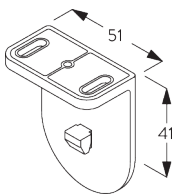

Features:

- Stainless steel bead chain
- Identical (left / right) metal click-in brackets
- Installation profile

SYSTEM SPECIFICATIONS

A. SYSTEM DIMENSIONS

1.8 m

50 cm

2.8 m

5 m²

C. WALL FITTING

Brackets SG 10873

Installation profile SG 10534, brackets SG 11198 and clamps SG 3033 or SG 3044

Installation profile SG 10534, brackets SG 11198 and click bracket SG 10539

SG 3033
Clamp

SG 3044
Clamp

SG 10539
Bracket

SG 10534
Installation profile

SG 10574
Bracket cover

SG 10873
Bracket

SG 11198
Bracket

D. RECESS FITTING

Brackets SG 10873

Installation profile SG 10534, brackets SG 11198 and clamps SG 3033 or SG 3044

Installation profile SG 10534, brackets SG 11198 and click bracket SG 10539

SG 3033
Clamp

SG 3044
Clamp

SG 10534
Installation profile

SG 10539
Bracket

SG 10574
Bracket cover

SG 10873
Bracket

SG 11198
Bracket