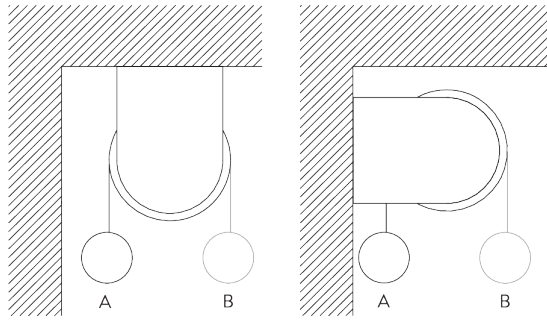

Features:

- Stainless steel bead chain
- Identical (left / right) metal click-in brackets
- Installation profile

SYSTEM SPECIFICATIONS

A. SYSTEM DIMENSIONS

1.8 m

50 cm

2.8 m

5 m²

Installation profile SG 10534, brackets SG 11198 and click bracket SG 10539

SG 3033
Clamp

SG 3044
Clamp

SG 10534
Installation profile

SG 10539
Bracket

SG 10574
Bracket cover

SG 10873
Bracket

SG 11198
Bracket

SYSTEM OPTIONS

A. FABRIC ROLL-OFF

A: Fabric roll-off window side (standard)
B: Fabric roll-off room side (option)

B. INSTALLATION PROFILE

GENERAL NOTES

Dimensions

- Measurements are in mm except where indicated.
- Max. kg relates to fabric incl. accessories (bottom bars, etc.).