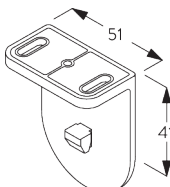

Features:

- Stainless steel bead chain
- Identical (left / right) metal click-in brackets
- Installation profile

SYSTEM SPECIFICATIONS

A. SYSTEM DIMENSIONS

1.8 m

50 cm

2.8 m

5 m²

FITTING

A. FITTING INFORMATION

Fixing points

For detailed fitting information, visit the [Silent Gliss website](#).

B. CEILING FITTING

Installation profile SG 10534, brackets SG 1198 and clamps SG 3033 or SG 3044

Installation profile SG 10534, brackets SG 1198 and click bracket SG 10539

SG 3033
Clamp

SG 3044
Clamp

SG 10534
Installation profile

SG 10539
Bracket

SG 10574
Bracket cover

SG 10873
Bracket

SG 1198
Bracket

C. WALL FITTING

Brackets SG 10873

Installation profile SG 10534, brackets SG 11198 and clamps SG 3033 or SG 3044

Installation profile SG 10534, brackets SG 11198 and click bracket SG 10539

SG 3033
Clamp

SG 3044
Clamp