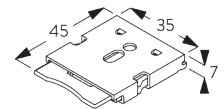

Features:

- Stainless steel bead chain
- Identical (left / right) metal click-in brackets
- Installation profile

SYSTEM SPECIFICATIONS

A. SYSTEM DIMENSIONS

1.8 m

50 cm

2.8 m

5 m²

FITTING

A. FITTING INFORMATION

Fixing points

For detailed fitting information, visit the [Silent Gliss website](#).

B. CEILING FITTING

Installation profile SG 10534, brackets SG 1198 and clamps SG 3033 or SG 3044

Installation profile SG 10534, brackets SG 1198 and click bracket SG 10539

SG 3033
Clamp

SG 3044
Clamp

SG 10534
Installation profile

SG 10539
Bracket

SG 10574
Bracket cover

SG 10873
Bracket

SG 1198
Bracket

C. WALL FITTING

Brackets SG 10873

Installation profile SG 10534, brackets SG 11198 and clamps SG 3033 or SG 3044

Installation profile SG 10534, brackets SG 11198 and click bracket SG 10539

SG 3033
Clamp

SG 3044
Clamp