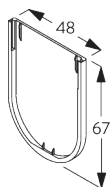

Features:

- Stainless steel bead chain
- Identical (left / right) metal click-in brackets
- Installation profile

SYSTEM SPECIFICATIONS

A. SYSTEM DIMENSIONS

1.8 m

50 cm

2.8 m

5 m²

Installation profile SG 10534, brackets SG 1198 and click bracket SG 10539

SG 3033
Clamp

SG 3044
Clamp

SG 10534
Installation profile

SG 10539
Bracket

SG 10574
Bracket cover

SG 10873
Bracket

SG 1198
Bracket

C. WALL FITTING

Brackets SG 10873

Installation profile SG 10534, brackets SG 11198 and clamps SG 3033 or SG 3044

Installation profile SG 10534, brackets SG 11198 and click bracket SG 10539

SG 3033
Clamp

SG 3044
Clamp

SG 10539
Bracket

SG 10534
Installation profile

SG 10574
Bracket cover

SG 10873
Bracket

SG 11198
Bracket

D. RECESS FITTING

Brackets SG 10873

Installation profile SG 10534, brackets SG 11198 and clamps SG 3033 or SG 3044