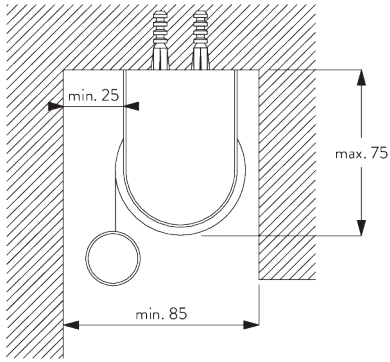

Features:

- Stainless steel bead chain
- Identical (left / right) metal click-in brackets
- Installation profile

SYSTEM SPECIFICATIONS

A. SYSTEM DIMENSIONS

1.8 m

50 cm

2.8 m

5 m²

C. WALL FITTING

Brackets SG 10873

Installation profile SG 10534, brackets SG 11198 and clamps SG 3033 or SG 3044

Installation profile SG 10534, brackets SG 11198 and click bracket SG 10539

SG 3033
Clamp

SG 3044
Clamp

SG 10539
Bracket

SG 10534
Installation profile

SG 10574
Bracket cover

SG 10873
Bracket

SG 11198
Bracket

D. RECESS FITTING

Brackets SG 10873

Installation profile SG 10534, brackets SG 11198 and clamps SG 3033 or SG 3044

Installation profile SG 10534, brackets SG 11198 and click bracket SG 10539

SG 3033
Clamp

SG 3044
Clamp

SG 10534
Installation profile

SG 10539
Bracket

SG 10574
Bracket cover

SG 10873
Bracket

SG 11198
Bracket