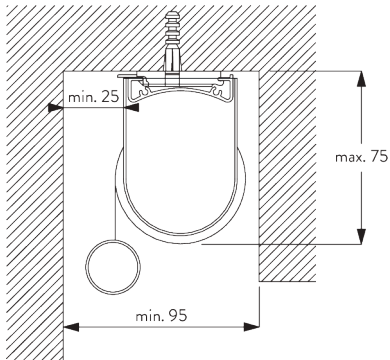

Features:

- Stainless steel bead chain
- Identical (left / right) metal click-in brackets
- Installation profile

SYSTEM SPECIFICATIONS

A. SYSTEM DIMENSIONS

1.8 m

50 cm

2.8 m

5 m²

C. WALL FITTING

Brackets SG 10873

Installation profile SG 10534, brackets SG 11198 and clamps SG 3033 or SG 3044

Installation profile SG 10534, brackets SG 11198 and click bracket SG 10539

SG 3033
Clamp

SG 3044
Clamp

SG 10539
Bracket

SG 10534
Installation profile

SG 10574
Bracket cover

SG 10873
Bracket

SG 11198
Bracket

D. RECESS FITTING

Brackets SG 10873

Installation profile SG 10534, brackets SG 11198 and clamps SG 3033 or SG 3044

Installation profile SG 10534, brackets SG 11198 and click bracket SG 10539

SG 3033
Clamp

SG 3044
Clamp

SG 10534
Installation profile

SG 10539
Bracket

SG 10574
Bracket cover

SG 10873
Bracket

SG 11198
Bracket