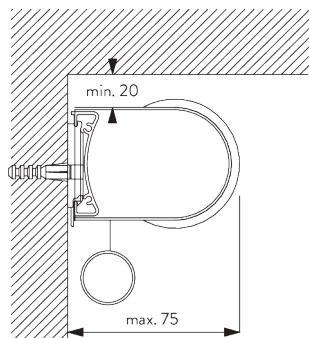

Features:

- Stainless steel bead chain
- Identical (left / right) metal click-in brackets
- Installation profile

SYSTEM SPECIFICATIONS

A. SYSTEM DIMENSIONS

1.8 m

50 cm

2.8 m

5 m²

FITTING

A. FITTING INFORMATION

Fixing points

For detailed fitting information, visit the [Silent Gliss website](#).

B. CEILING FITTING

Installation profile SG 10534, brackets SG 1198 and clamps SG 3033 or SG 3044

Installation profile SG 10534, brackets SG 1198 and click bracket SG 10539

SG 3033
Clamp

SG 3044
Clamp

SG 10534
Installation profile

SG 10539
Bracket

SG 10574
Bracket cover

SG 10873
Bracket

SG 1198
Bracket

C. WALL FITTING

Brackets SG 10873

Installation profile SG 10534, brackets SG 11198 and clamps SG 3033 or SG 3044

Installation profile SG 10534, brackets SG 11198 and click bracket SG 10539

SG 3033
Clamp

SG 3044
Clamp