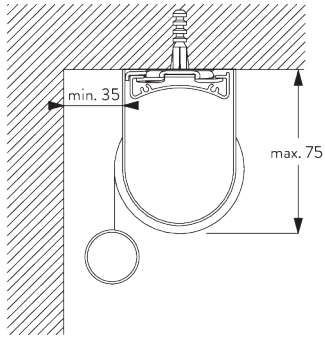

Features:

- Stainless steel bead chain
- Identical (left / right) metal click-in brackets
- Installation profile

SYSTEM SPECIFICATIONS

A. SYSTEM DIMENSIONS

1.8 m

50 cm

2.8 m

5 m²

2.5 kg

Recommended width /
height ratio
max. 1:3

B. PROFILE

Profile information

SG 4227
Tube ø 32 mm

SG 10872
Bottom bar

SG 10534
Installation profile

C. HOW TO MEASURE

FITTING

A. FITTING INFORMATION

Fixing points

For detailed fitting information, visit the [Silent Gliss website](#).

B. CEILING FITTING

Installation profile SG 10534, brackets SG 1198 and clamps SG 3033 or SG 3044

Installation profile SG 10534, brackets SG 1198 and click bracket SG 10539

SG 3033
Clamp

SG 3044
Clamp

SG 10534
Installation profile

SG 10539
Bracket

SG 10574
Bracket cover

SG 10873
Bracket

SG 1198
Bracket