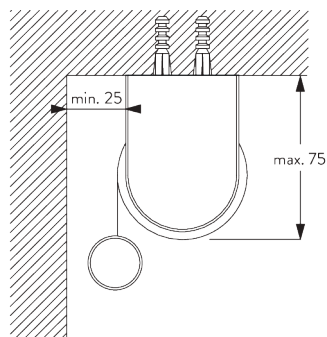

Features:

- Stainless steel bead chain
- Identical (left / right) metal click-in brackets
- Installation profile

SYSTEM SPECIFICATIONS

A. SYSTEM DIMENSIONS

1.8 m

50 cm

2.8 m

5 m²

FITTING

A. FITTING INFORMATION

Fixing points

For detailed fitting information, visit the [Silent Gliss website](#).

B. CEILING FITTING

Installation profile SG 10534, brackets SG 1198 and clamps SG 3033 or SG 3044

Installation profile SG 10534, brackets SG 1198 and click bracket SG 10539

SG 3033
Clamp

SG 3044
Clamp

SG 10534
Installation profile

SG 10539
Bracket

SG 10574
Bracket cover

SG 10873
Bracket

SG 1198
Bracket