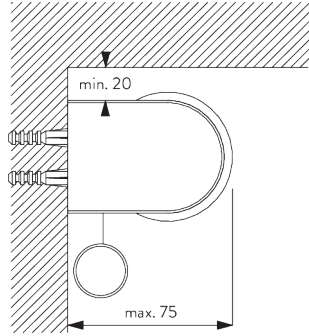

Features:

- Stainless steel bead chain
- Identical (left / right) metal click-in brackets
- Installation profile

SYSTEM SPECIFICATIONS

A. SYSTEM DIMENSIONS

1.8 m

50 cm

2.8 m

5 m²

FITTING

A. FITTING INFORMATION

Fixing points

For detailed fitting information, visit the [Silent Gliss website](#).

B. CEILING FITTING

Installation profile SG 10534, brackets SG 1198 and clamps SG 3033 or SG 3044

Installation profile SG 10534, brackets SG 1198 and click bracket SG 10539

SG 3033
Clamp

SG 3044
Clamp

SG 10534
Installation profile

SG 10539
Bracket

SG 10574
Bracket cover

SG 10873
Bracket

SG 1198
Bracket

C. WALL FITTING

Brackets SG 10873

Installation profile SG 10534, brackets SG 11198 and clamps SG 3033 or SG 3044

Installation profile SG 10534, brackets SG 11198 and click bracket SG 10539

SG 3033
Clamp

SG 3044
Clamp