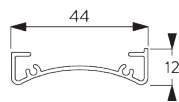

Features:

- Stainless steel bead chain
- Identical (left / right) metal click-in brackets
- Installation profile

SYSTEM SPECIFICATIONS

A. SYSTEM DIMENSIONS

1.8 m

50 cm

2.8 m

5 m²

C. WALL FITTING

Brackets SG 10873

Installation profile SG 10534, brackets SG 11198 and clamps SG 3033 or SG 3044

Installation profile SG 10534, brackets SG 11198 and click bracket SG 10539

SG 3033
Clamp

SG 3044
Clamp

SG 10539
Bracket

SG 10534
Installation profile

SG 10574
Bracket cover

SG 10873
Bracket

SG 11198
Bracket

D. RECESS FITTING

Brackets SG 10873

Installation profile SG 10534, brackets SG 11198 and clamps SG 3033 or SG 3044

Installation profile SG 10534, brackets SG 11198 and click bracket SG 10539

SG 3033
Clamp

SG 3044
Clamp

SG 10534
Installation profile

SG 10539
Bracket

SG 10574
Bracket cover

SG 10873
Bracket

SG 11198
Bracket