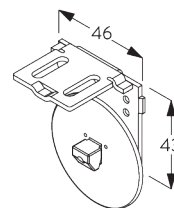

Features:

- Stainless steel bead chain
- Identical (left / right) metal click-in brackets
- Installation profile

SYSTEM SPECIFICATIONS

A. SYSTEM DIMENSIONS

1.8 m

50 cm

2.8 m

5 m²

C. WALL FITTING

Brackets SG 10873

Installation profile SG 10534, brackets SG 11198 and clamps SG 3033 or SG 3044

Installation profile SG 10534, brackets SG 11198 and click bracket SG 10539

SG 3033
Clamp

SG 3044
Clamp

SG 10539
Bracket

SG 10534
Installation profile

SG 10574
Bracket cover

SG 10873
Bracket

SG 11198
Bracket

D. RECESS FITTING

Brackets SG 10873

Installation profile SG 10534, brackets SG 11198 and clamps SG 3033 or SG 3044

Installation profile SG 10534, brackets SG 11198 and click bracket SG 10539

SG 3033
Clamp

SG 3044
Clamp

SG 10534
Installation profile

SG 10539
Bracket

SG 10574
Bracket cover

SG 10873
Bracket

SG 11198
Bracket