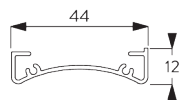

Features:

- Stainless steel bead chain
- Identical (left / right) metal click-in brackets
- Installation profile

SYSTEM SPECIFICATIONS

A. SYSTEM DIMENSIONS

1.8 m

50 cm

2.8 m

5 m²

FITTING

A. FITTING INFORMATION

Fixing points

For detailed fitting information, visit the [Silent Gliss website](#).

B. CEILING FITTING

Installation profile SG 10534, brackets SG 1198 and clamps SG 3033 or SG 3044

Installation profile SG 10534, brackets SG 1198 and click bracket SG 10539

SG 3033
Clamp

SG 3044
Clamp

SG 10534
Installation profile

SG 10539
Bracket

SG 10574
Bracket cover

SG 10873
Bracket

SG 1198
Bracket