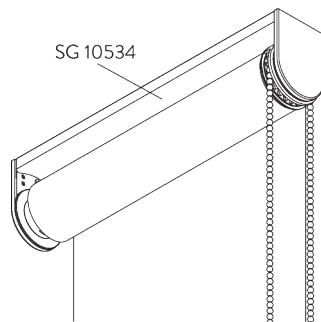

Features:

- Stainless steel bead chain
- Identical (left / right) metal click-in brackets
- Installation profile

SYSTEM SPECIFICATIONS

A. SYSTEM DIMENSIONS

1.8 m

50 cm

2.8 m

5 m²

SG 10539
Bracket

SG 10534
Installation profile

SG 10574
Bracket cover

SG 10873
Bracket

SG 11198
Bracket

D. RECESS FITTING

Brackets SG 10873

Installation profile SG 10534, brackets SG 11198 and clamps SG 3033 or SG 3044

Installation profile SG 10534, brackets SG 11198 and click bracket SG 10539

SG 3033
Clamp

SG 3044
Clamp

SG 10534
Installation profile

SG 10539
Bracket

SG 10574
Bracket cover

SG 10873
Bracket

SG 11198
Bracket

SYSTEM OPTIONS

A. FABRIC ROLL-OFF

A: Fabric roll-off window side (standard)
B: Fabric roll-off room side (option)

B. INSTALLATION PROFILE

GENERAL NOTES

Dimensions

- Measurements are in mm except where indicated.
- Max. kg relates to fabric incl. accessories (bottom bars, etc.).