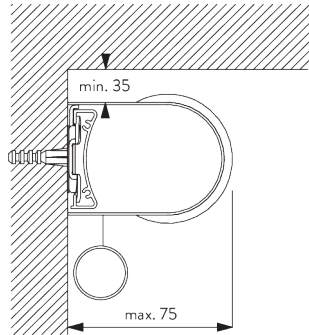

Features:

- Stainless steel bead chain
- Identical (left / right) metal click-in brackets
- Installation profile

SYSTEM SPECIFICATIONS

A. SYSTEM DIMENSIONS

1.8 m

50 cm

2.8 m

5 m²

FITTING

A. FITTING INFORMATION

Fixing points

For detailed fitting information, visit the [Silent Gliss website](#).

B. CEILING FITTING

Installation profile SG 10534, brackets SG 1198 and clamps SG 3033 or SG 3044

Installation profile SG 10534, brackets SG 1198 and click bracket SG 10539

SG 3033
Clamp

SG 3044
Clamp

SG 10534
Installation profile

SG 10539
Bracket

SG 10574
Bracket cover

SG 10873
Bracket

SG 1198
Bracket

C. WALL FITTING

Brackets SG 10873

Installation profile SG 10534, brackets SG 11198 and clamps SG 3033 or SG 3044

Installation profile SG 10534, brackets SG 11198 and click bracket SG 10539

SG 3033
Clamp

SG 3044
Clamp