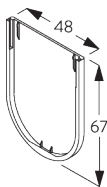

Features:

- Stainless steel bead chain
- Identical (left / right) metal click-in brackets
- Installation profile

SYSTEM SPECIFICATIONS

A. SYSTEM DIMENSIONS

1.8 m

50 cm

2.8 m

5 m²

FITTING

A. FITTING INFORMATION

Fixing points

For detailed fitting information, visit the [Silent Gliss website](#).

B. CEILING FITTING

Installation profile SG 10534, brackets SG 1198 and clamps SG 3033 or SG 3044

Installation profile SG 10534, brackets SG 1198 and click bracket SG 10539

SG 3033
Clamp

SG 3044
Clamp

SG 10534
Installation profile

SG 10539
Bracket

SG 10574
Bracket cover

SG 10873
Bracket

SG 1198
Bracket

C. WALL FITTING

Brackets SG 10873

Installation profile SG 10534, brackets SG 11198 and clamps SG 3033 or SG 3044

Installation profile SG 10534, brackets SG 11198 and click bracket SG 10539

SG 3033
Clamp

SG 3044
Clamp