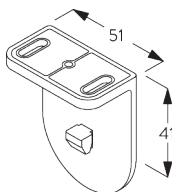

Features:

- Stainless steel bead chain
- Identical (left / right) metal click-in brackets
- Installation profile

SYSTEM SPECIFICATIONS

A. SYSTEM DIMENSIONS

1.8 m

50 cm

2.8 m

5 m²

Installation profile SG 10534, brackets SG 1198 and click bracket SG 10539

SG 3033
Clamp

SG 3044
Clamp

SG 10534
Installation profile

SG 10539
Bracket

SG 10574
Bracket cover

SG 10873
Bracket

SG 1198
Bracket

C. WALL FITTING

Brackets SG 10873

Installation profile SG 10534, brackets SG 11198 and clamps SG 3033 or SG 3044

Installation profile SG 10534, brackets SG 11198 and click bracket SG 10539

SG 3033
Clamp

SG 3044
Clamp

SG 10539
Bracket

SG 10534
Installation profile

SG 10574
Bracket cover

SG 10873
Bracket

SG 11198
Bracket

D. RECESS FITTING

Brackets SG 10873

Installation profile SG 10534, brackets SG 11198 and clamps SG 3033 or SG 3044